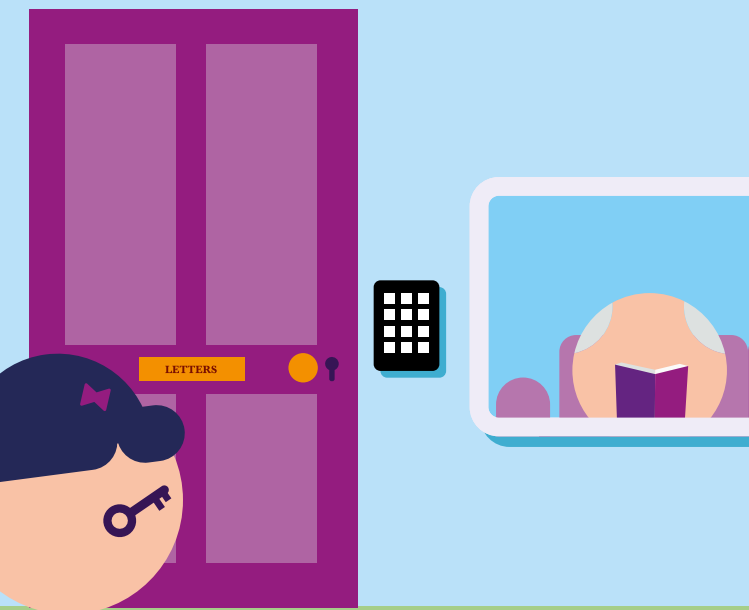

CONNECTED
LIVING
SECURE

Live life in the home you love

We're here to help you stay safe, happy
and independent living in your own home.

Connected Living – Secure
is a safe place for a set of keys, giving you
reassurance that your carers and family can visit,
even when you can't come to the door.

SIMPLE & EASY

Connected Living - Secure How does it work?

It's a Police approved key safe that securely locks an extra set of keys away. It requires a unique code to open which can be shared with loved ones and carers to make sure they can get into the home.