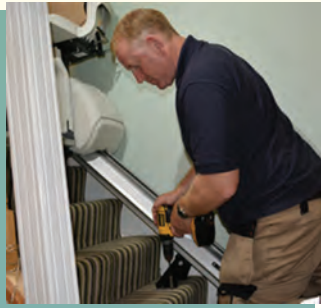

Breakdown & Servicing

Easy Lift provides stairlift and hoist installations with a 1 year warranty.

Additionally, Easy Lift provides:

- Breakdown / Call Out **£60**
- Service **£45**
- Removals **£65**
- Remove and refit ..... **from £140**
  (carpet fitting and home improvements)
- Relocation ..... **from £200**

With over 40 years of experience in stairlifts, our engineers are highly qualified and committed to customer care.

Call **01207 503 600** or email **info@easylift.org.uk**
24 Hour Rapid Response