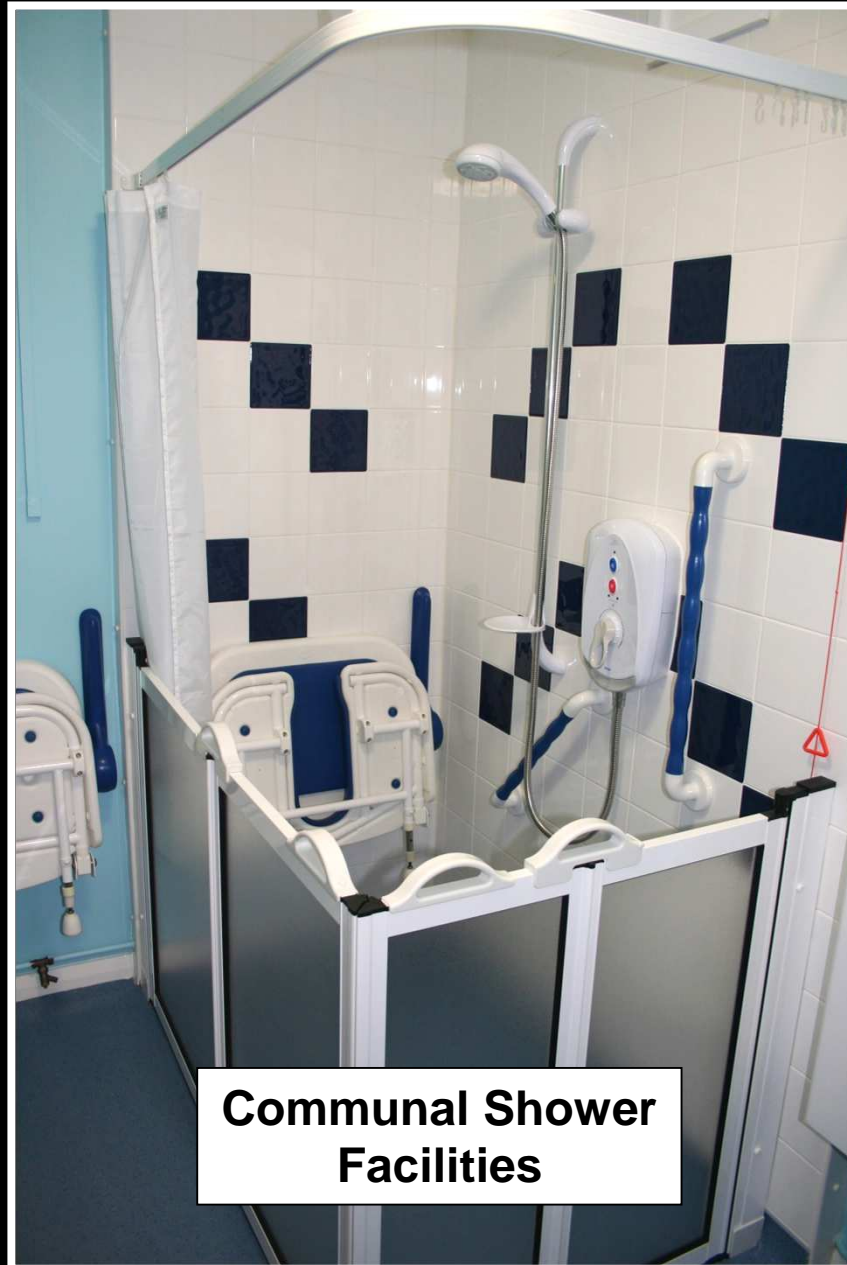

Tirdeunaw Information

- Accommodation
 - 1 One Bed Flat
 - 15 Two Bed Flats
 - 4 bedsits
- Amenities
 - Communal Lounge
 - 7 Parking Spaces
 - Communal Laundry
 - Established Social Calendar
 - Communal Bathroom
- Local Services
 - Bus stop 1 minute walk away
 - Shops 1 minute walk away
 - Doctors on bus route

Entrance to Flats

Communal Garden

Communal Lounge 1

Communal Lounge 2

**Communal Shower
Facilities**

**Private Residence
Bedroom**

**Private Residence
Kitchen**