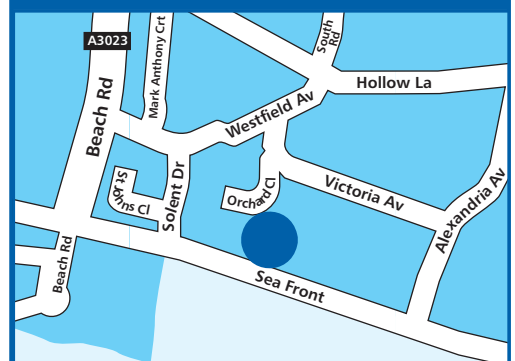

How to get there

Contact the scheme on **02392 464 196**

Road Approach via the A3021.

Bus Buses from Mengham village and Havant.

www.shgroup.org.uk