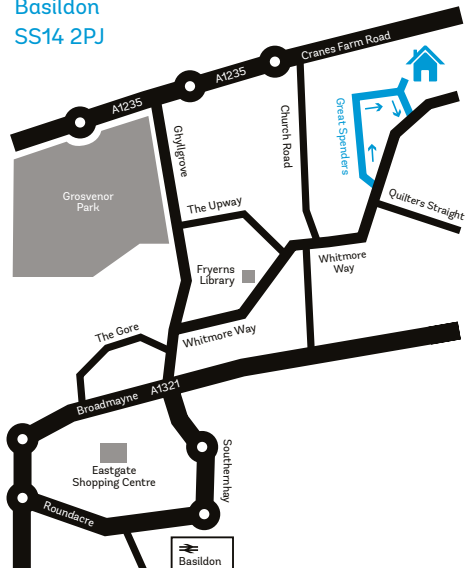

Beaverbrook location

Southwood location

Southwood Court
Great Spenders
Basildon
SS14 2PJ

“I’d say to anyone considering a move to Beaverbrook: you’re very welcome.”

Chris, Home Manager,
Beaverbrook House, Bletchley