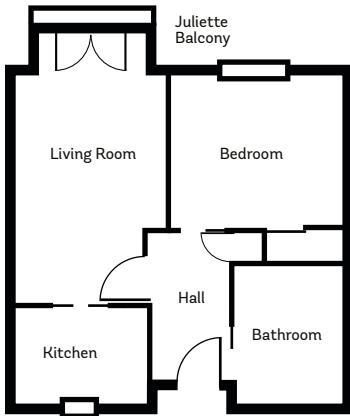

People receiving housing benefit are welcome to apply

“

It's really nice here. I'm very glad I came.

– Rose, resident

”

Example apartment layout

First floor layout

Ground floor layout

Living Room: 10'6" x 18'2"

Bedroom: 11'8" x 10'4"

Bathroom: 6'10" x 9'3"

Hall: 5'6" x 10'4"

Kitchen: 8'10" x 7'6"

Approx. Total Area: 550sqft

Exact dimensions of rooms can be requested when visiting the homes.