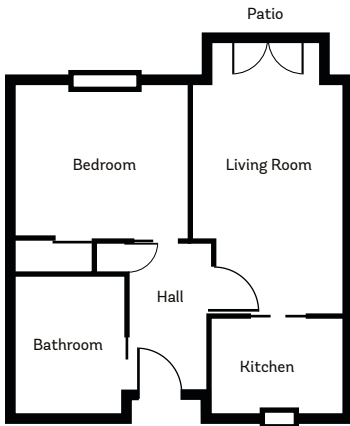

People receiving housing benefit are welcome to apply

“

It's really nice here. I'm very glad I came.

– Rose, resident

”

Example apartment layout

First floor layout

Ground floor layout

Living Room: 10'6" x 18'2"

Bedroom: 11'8" x 10'4"

Bathroom: 6'10" x 9'3"

Hall: 5'6" x 10'4"

Kitchen: 8'10" x 7'6"

Approx. Total Area: 550sqft

Exact dimensions of rooms can be requested when visiting the homes.