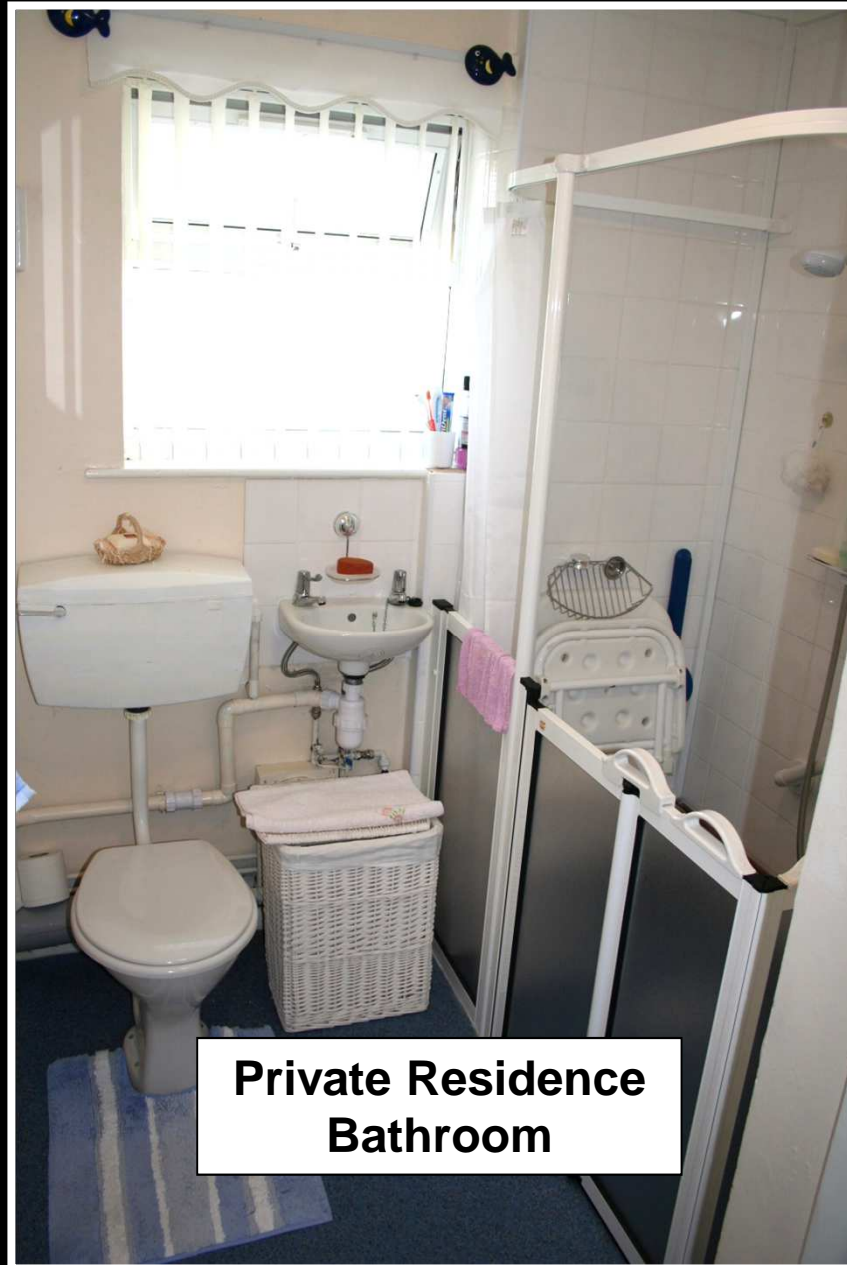

Llys Gwernen Information

- Accommodation
 - 27 Two Bed Flats
 - 1 bedsit
- Amenities
 - Communal Lounge
 - 7 Parking Spaces
 - Communal Laundry
 - Established Social Calendar
- Local Services
 - Bus stop 3 minute walk away
 - Shops 3 minute walk away
 - Doctors 10 minute walk away

Communal Lounge 1

Communal Lounge 2

Entrance to Flats

Communal Patio

**Private Residence
Living Room**

**Private Residence
Kitchen**

**Private residence
Bedroom**

**Private Residence
Bathroom**