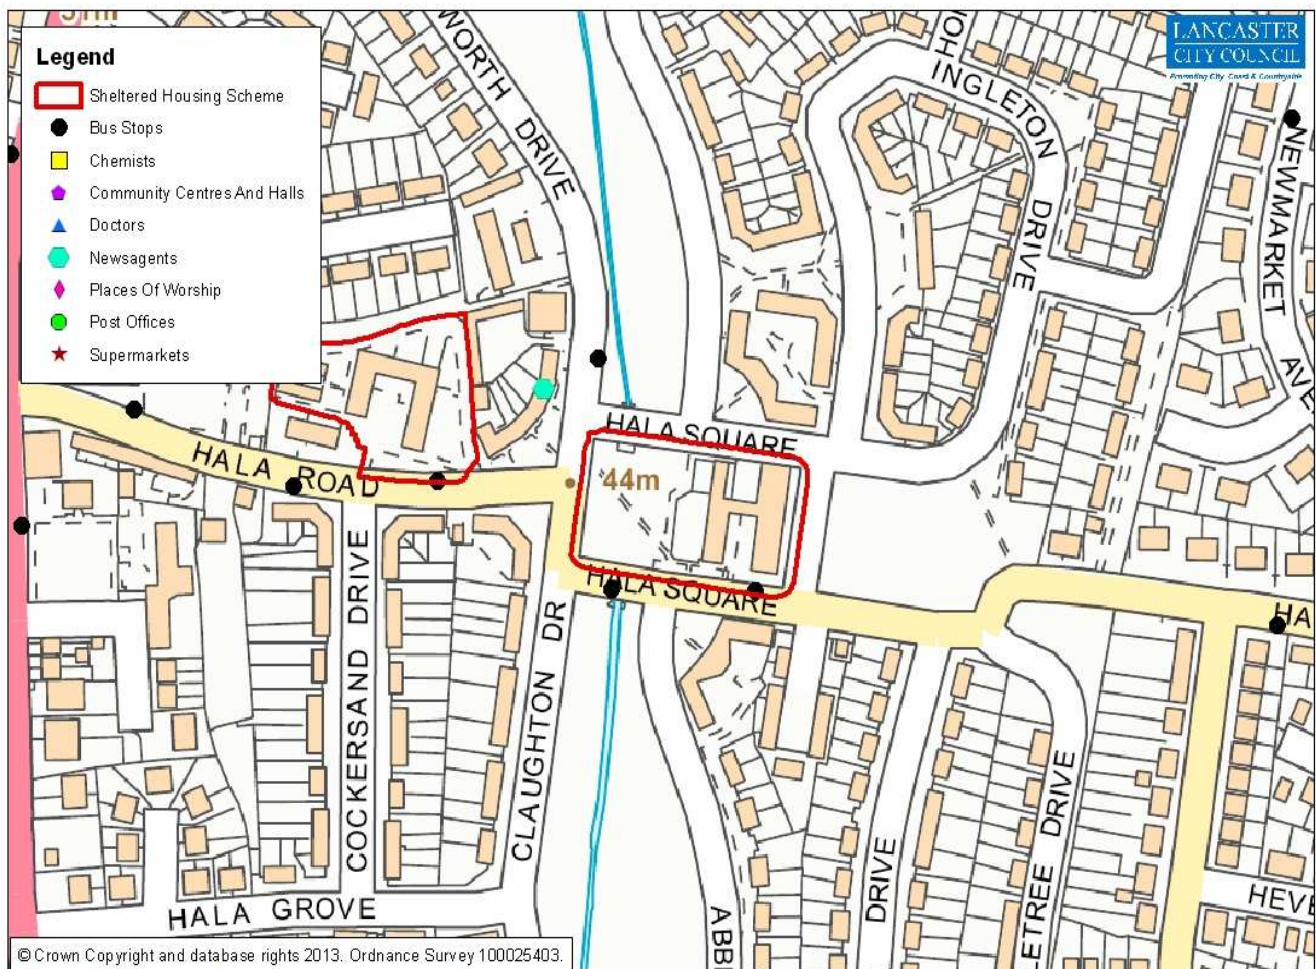

Sheltered Housing Beck View, Hala, Lancaster

To apply for sheltered housing:

Contact Ideal Choice Homes:

Tel: 01524 582005

E-mail: idealchoicetohomes@lancaster.gov.uk

Website: www.idealchoicetohomes.co.uk

Accommodation: