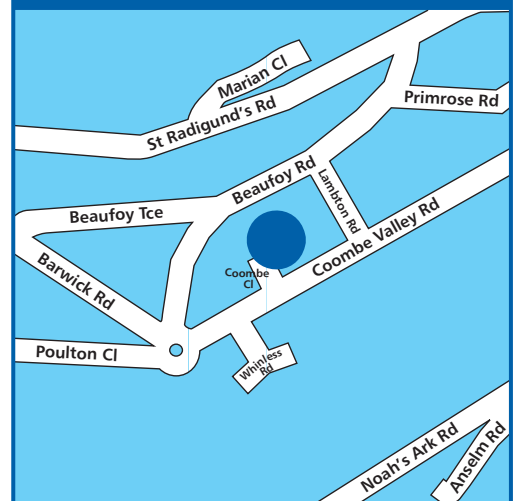

Coombe Close, Dover, Kent CT17 0HQ

Coombe Court is a sheltered scheme promoting independent living for older people. The Court has nine blocks of four flats and is situated around a mile from the town centre, with easy access to buses and trains, and ferry services to France and Belgium. Residents hold social activities.

Dover Town Centre offers the usual shopping and other amenities, including a library, several post offices and churches. There are a number of GP practices in the area and Age Concern offers day care, recreational activities and other services.

We welcome residents from all sections of the community.

How to get there

Road Approach via the A2 and A20.

Bus 67.

Rail Priory Station.

To find out more, call **0300 303 1771**

www.shgroup.org.uk

Contact us