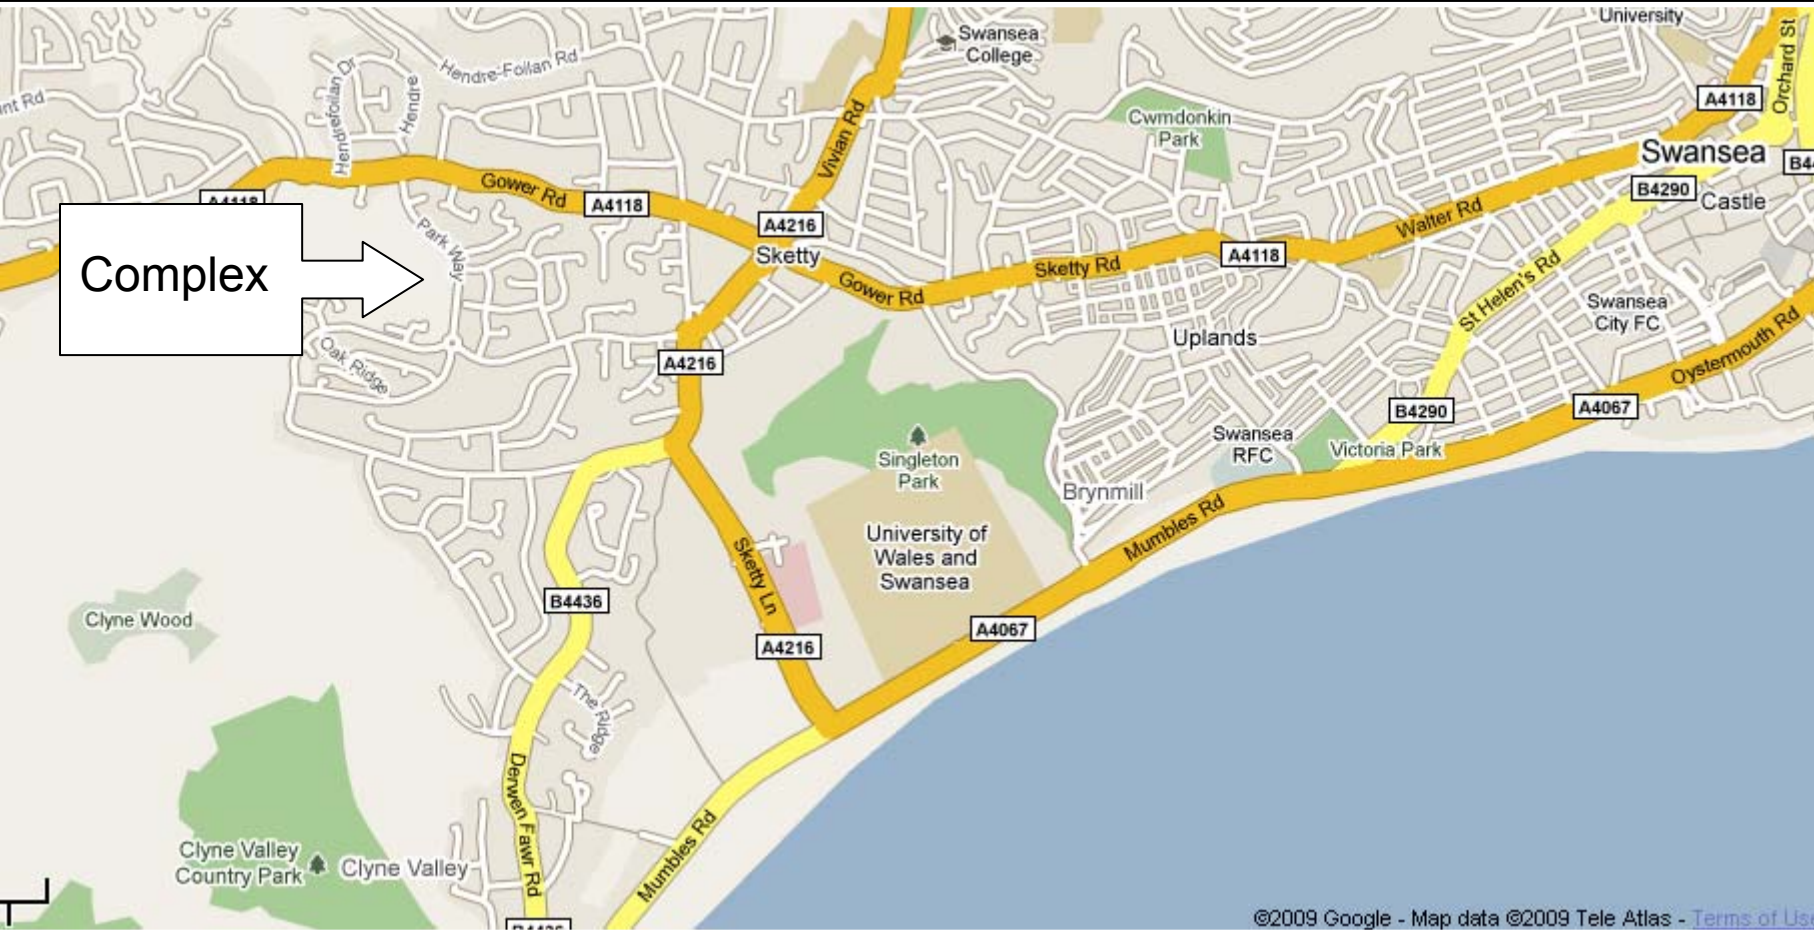

Aneurin Close /
Parkway

Aneurin Close Information

- Accommodation
 - 3 One Bed Flats
 - 25 Two Bed Flats
 - 5 Studio Apartments
- Amenities
 - Communal Lounge
 - 6 Parking Spaces
 - Communal Laundry
 - Established Social Calendar
- Local Services
 - Bus stop 1 minute walk away
 - Shops 1 minute walk away
 - Doctors 5 minute bus ride

Complex

Main Office

Communal Lounge

Communal Kitchen

Communal Laundry

NO
E. LAND
ACTIVITIES
ED WITHIN
RMPLES

100
ED CO
1000

Local Shops