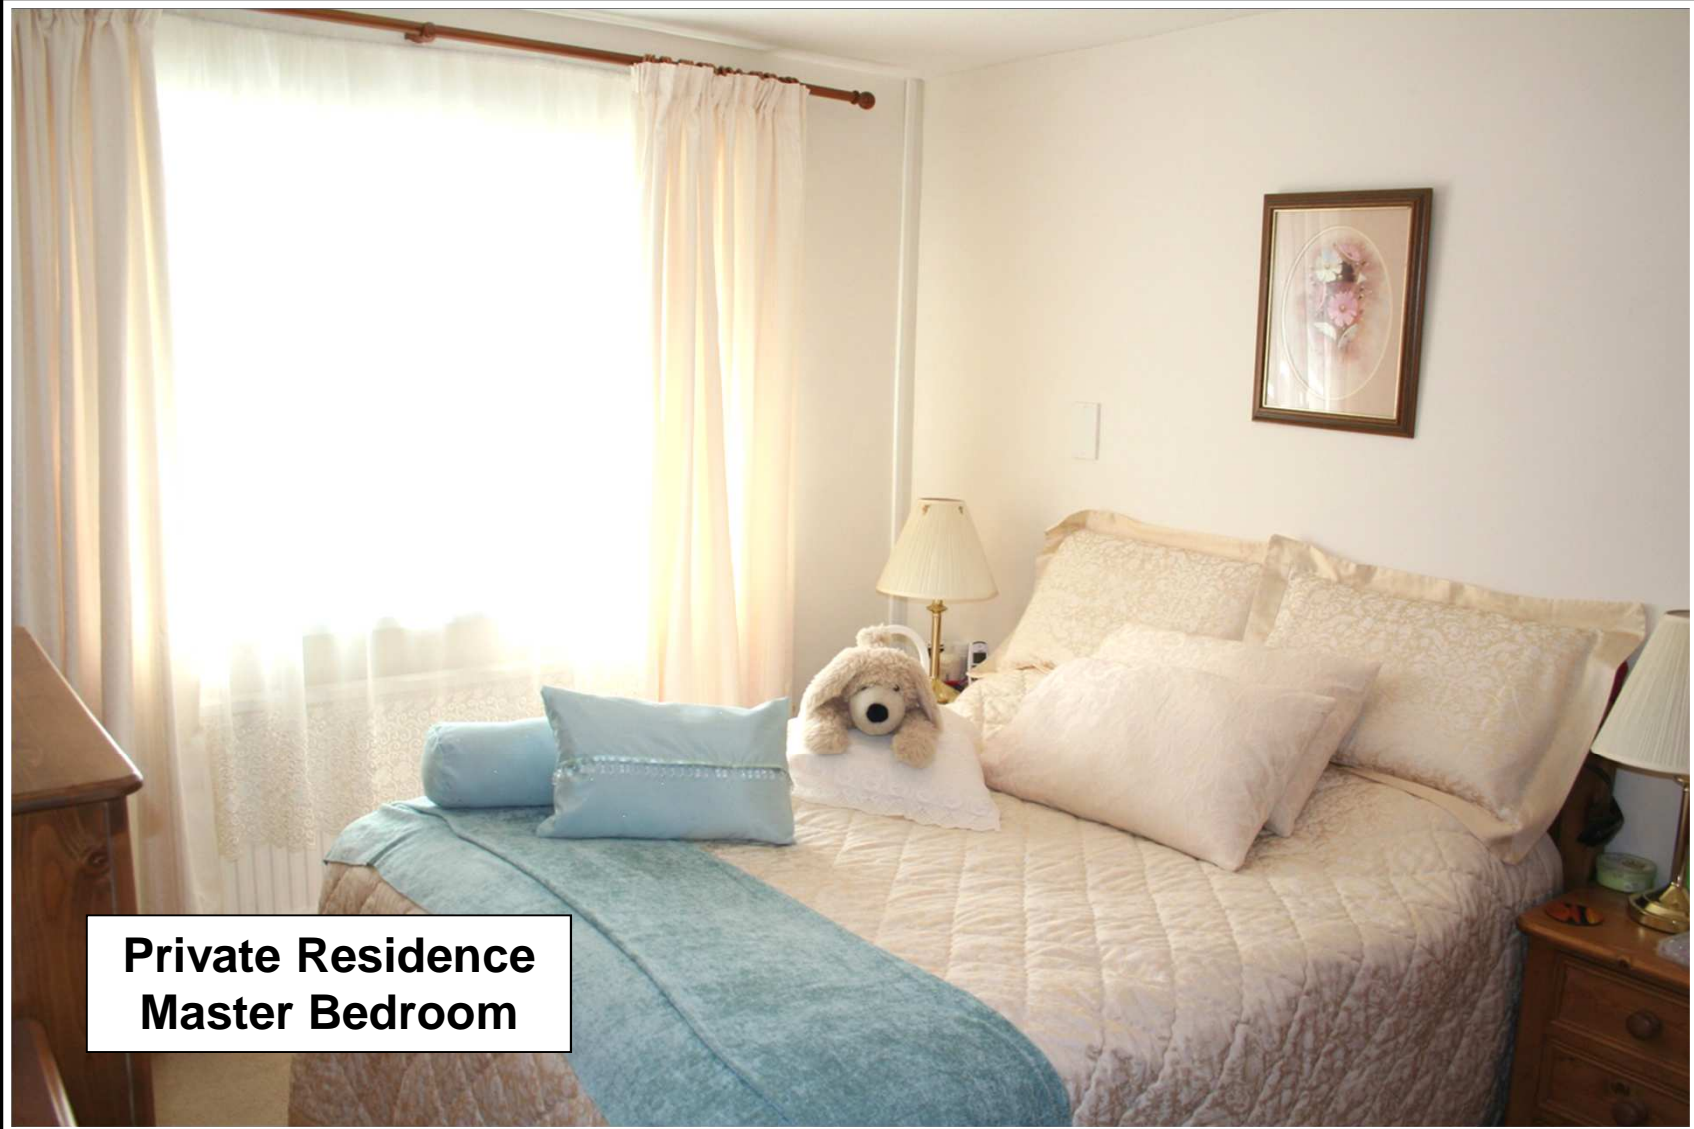

**Private Residence
Master Bedroom**