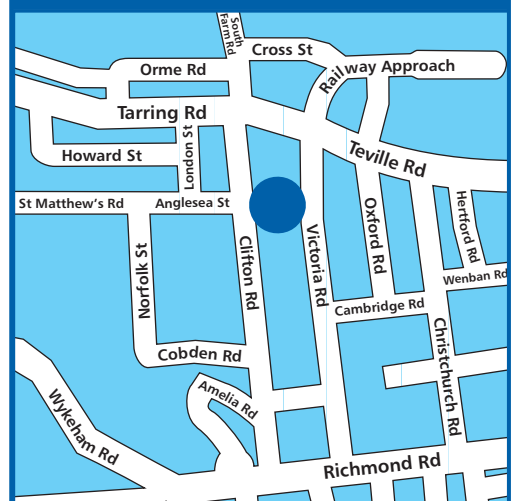

Communal lounge

Laundry room

Guest room

Car park

Communal gardens

Charles Court

Victoria Road, Worthing, West Sussex
BN11 1XX

Charles Court has a block of 43 flats for retired people. The properties are a mixture of one bed flats for couples and bedsits for single people.

The Court is conveniently located close to the main railway station and bus services to all local areas. There are local convenience shops and, a short walk away, several churches, the main library and a doctor's surgery.

We welcome residents from all sections of the community.

To find out more, call **0300 303 1771**

How to get there

Road Close to the A24.

Bus Local bus services.

Rail Worthing Station.

www.shgroup.org.uk

Contact us