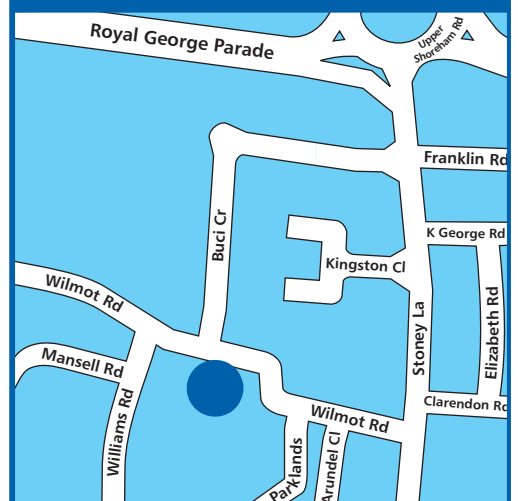

Two large lounges

Small residents' library

Hairdressing salon

Laundry room

Guest room

Communal gardens and
parking

Milward Court

Wilmot Road, Shoreham-by-Sea, West Sussex
BN43 6BU

A local shop and a post office are a short walk away. Otherwise residents shop at the Holmbush Shopping Centre.

Milward Court has an open waiting list. To find out more, contact the scheme.

We welcome residents from all sections of the community.

How to get there

Road Access via the A27/ A270 roundabout.

Bus 2, 9 for Shoreham, Brighton, Rottingdean, Worthing.

Rail Shoreham Stn is 1.5 miles.

To find out more, call **0300 303 1771**

www.shgroup.org.uk