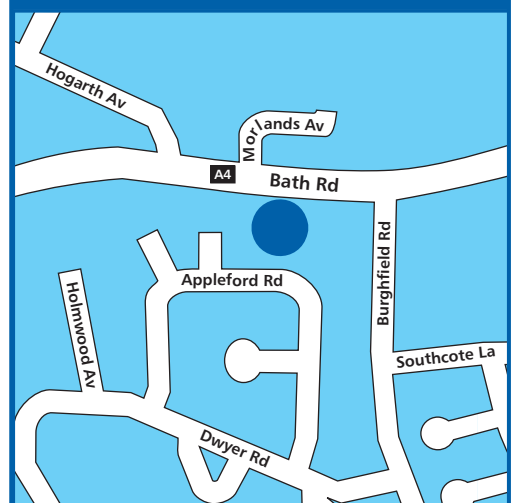

## Helen Court

### Helen Court

269 Bath Road, Reading RG30 2BN

Helen Court is a large red-brick building set in attractive gardens on the Bath Road in west Reading, with 60 flats on four floors. The walled garden and car park provide privacy and shelter to the outside seating area. The communal areas on each floor enjoy pleasant views.

### How to get there

Road Off the A4 Bath Road to central Reading.

Bus 102 to Newbury, 143/149 to Reading, 28 to Tilehurst Triangle.

Rail Reading Station.

[www.shgroup.org.uk](http://www.shgroup.org.uk)